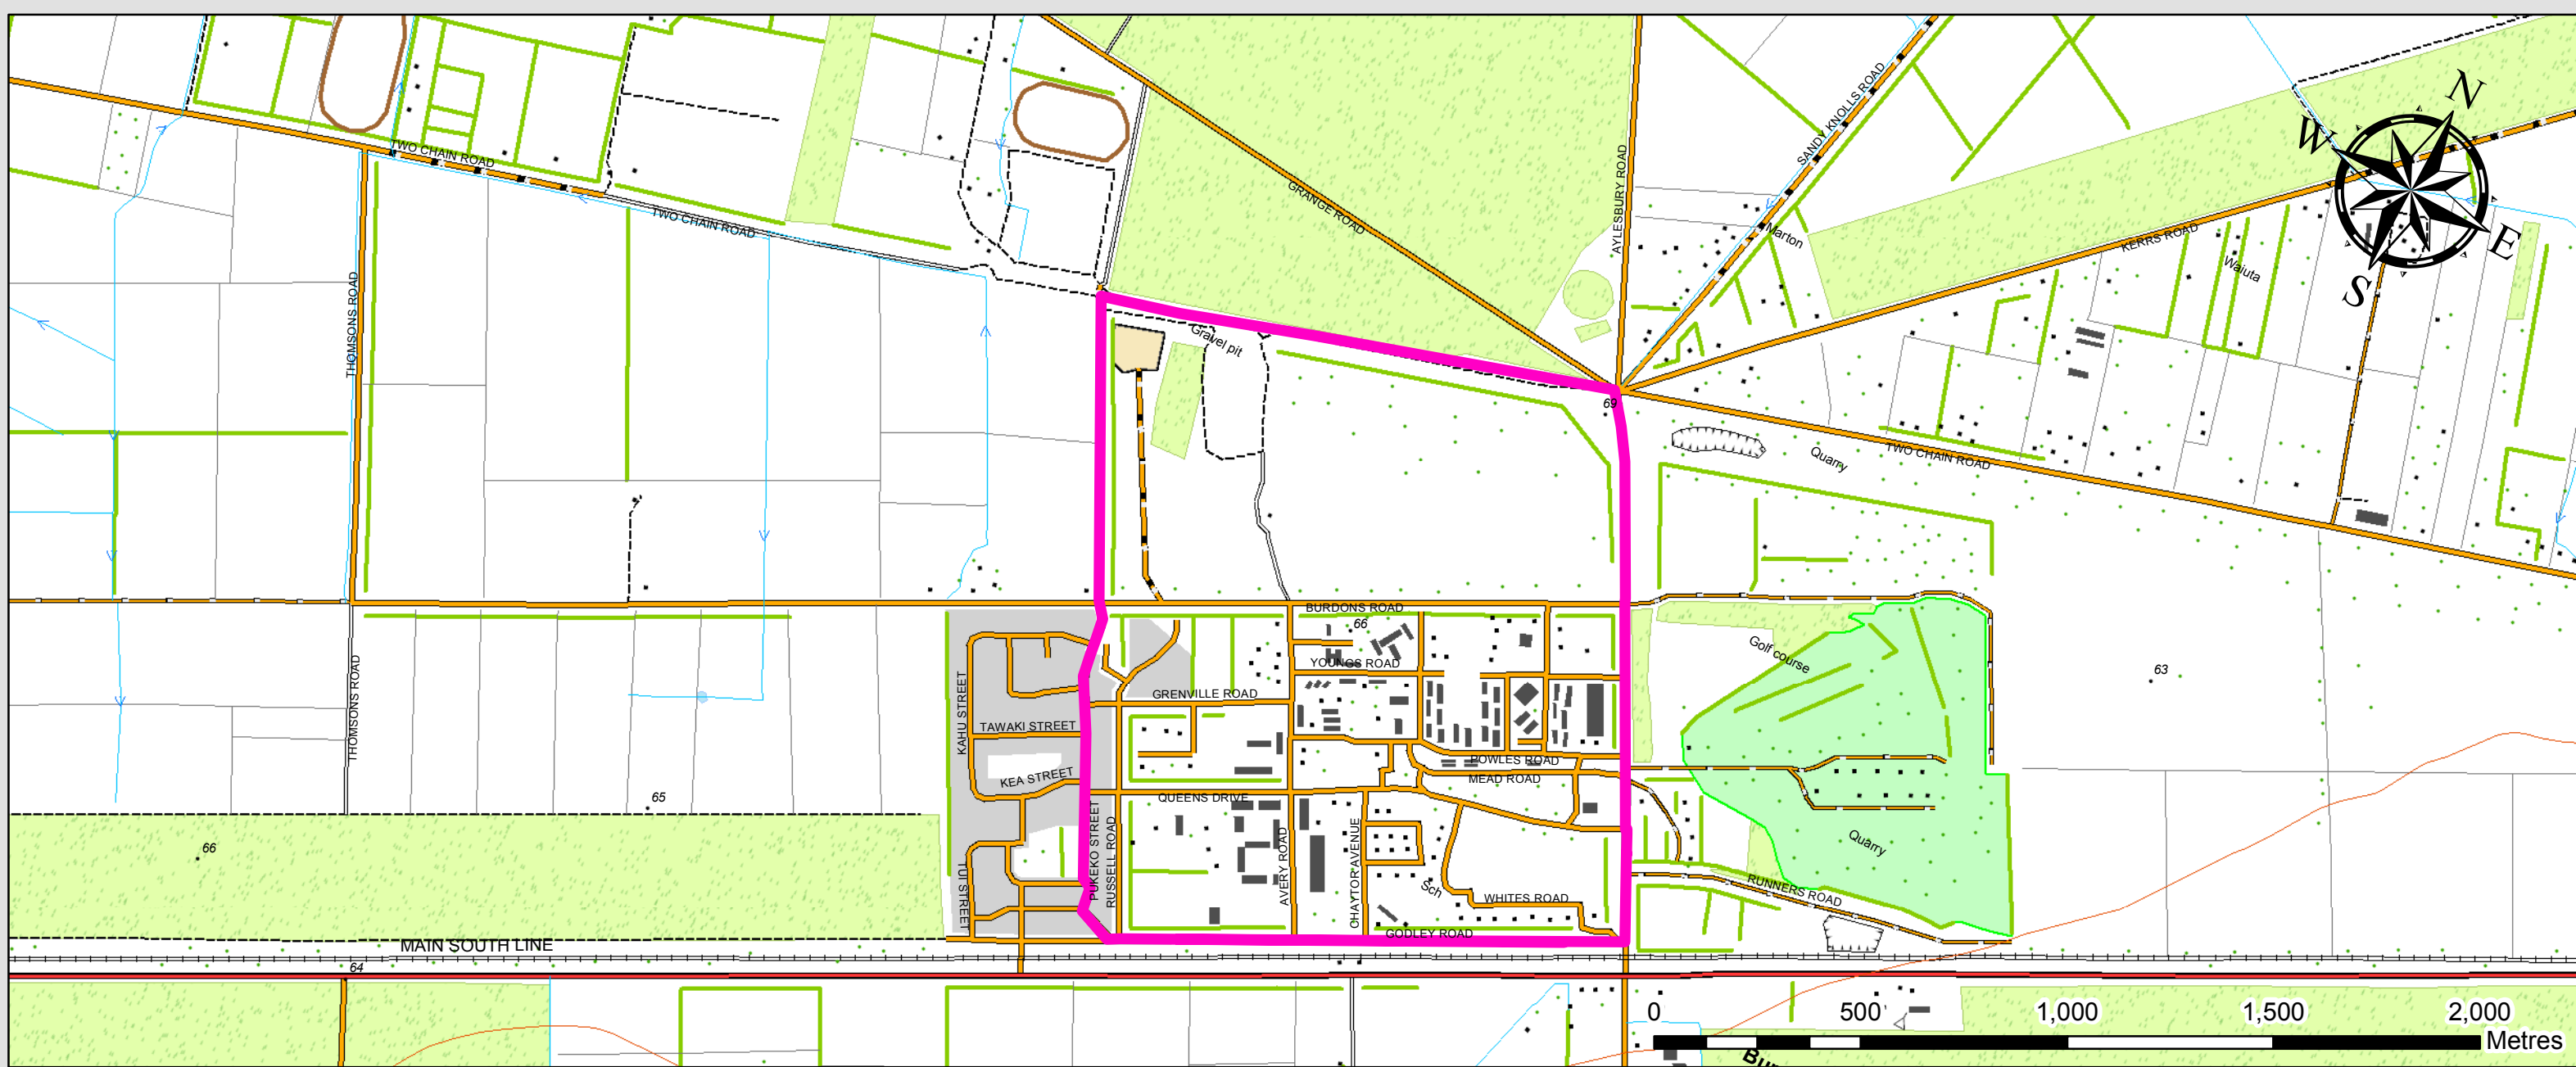

BURNHAM CAMP AREA - RUNNING ROUTES

THOMPSONS TRACK

Distance..... 7.8 km
 Start Point..... Burnham Main Gate
 Surface.....combination of sealed and gravel roads with dirt track

BURNHAM SCHOOL RD

Distance..... 10.6 km
 Start Point..... Burnham Main Gate
 Surface..... Sealed roads

NOTE:
 BE CAREFUL WHEN CROSSING
 STATE HIGHWAY ONE

TWO CHAIN - BURDONS

Distance..... 9.2 km
 Start Point..... Burnham Main Gate
 Surface.....Sealed roads and dirt tracks

BURNHAM CAMP - 189 Paddock

Distance..... 5.5 km
 Start Point..... Burnham Main Gate
 Surface.....Sealed roads and dirt tracks

PROJECTION.....NEW ZEALAND TRANSVERSE MERCATOR
 VERT DATUM.....MEAN SEA LEVEL
 HZ DATUM.....NEW ZEALAND GEODETIC DATUM 2000
 DATA VERSION.....CORAX 2008

PRODUCED FOR:.....3 LAND FORCE GROUP
 PRODUCED BY:.....2 ENGR REGT GEO TP
 DATE PRODUCED:.....04 JUN 2010

WARNING:
 This product is to be used only for the purpose it was intended.
 This map does not show all aerial wires, cableways and
 obstructions that could be hazardous to aircraft