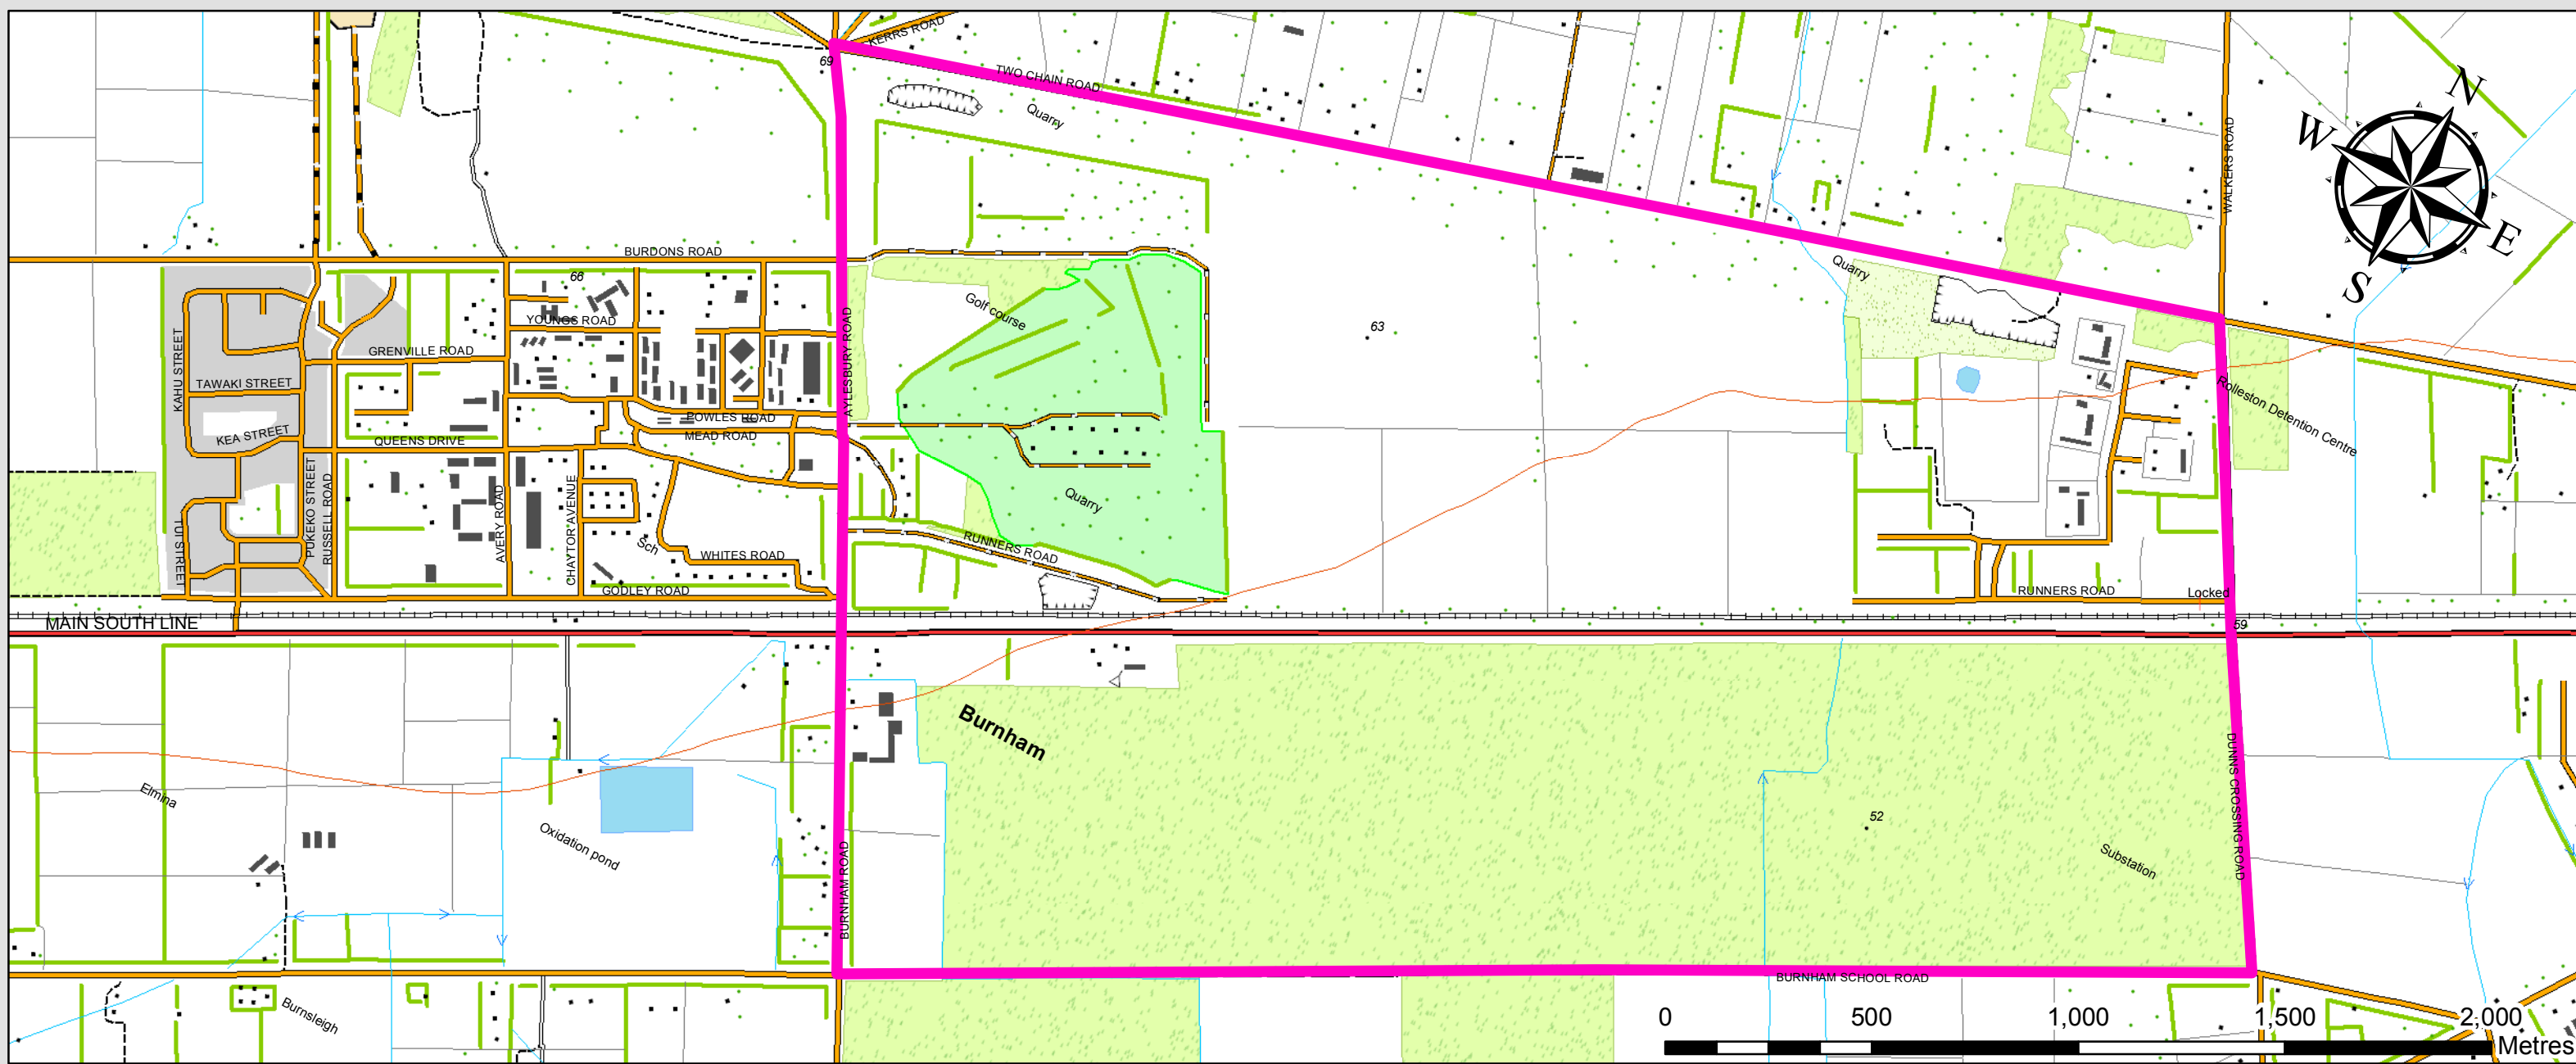

BURNHAM CAMP AREA - RUNNING ROUTES

THOMPSONS TRACK

Distance..... 7.8 km
 Start Point..... Burnham Main Gate
 Surface.....combination of sealed and gravel roads with dirt track

BURNHAM SCHOOL RD

Distance..... 10.6 km
 Start Point..... Burnham Main Gate
 Surface..... Sealed roads

NOTE:
 BE CAREFUL WHEN CROSSING
 STATE HIGHWAY ONE

TWO CHAIN - BURDONS

Distance..... 9.2 km
 Start Point..... Burnham Main Gate
 Surface.....Sealed roads and dirt tracks

BURNHAM CAMP - 189 Paddock

Distance..... 5.5 km
 Start Point..... Burnham Main Gate
 Surface.....Sealed roads and dirt tracks

PROJECTION.....NEW ZEALAND TRANSVERSE MERCATOR
 VERT DATUM.....MEAN SEA LEVEL
 HZ DATUM.....NEW ZEALAND GEODETIC DATUM 2000
 DATA VERSION.....CORAX 2008

PRODUCED FOR:.....3 LAND FORCE GROUP
 PRODUCED BY:.....2 ENGR REGT GEO TP
 DATE PRODUCED:.....04 JUN 2010

WARNING:
 This product is to be used only for the purpose it was intended.
 This map does not show all aerial wires, cableways and
 obstructions that could be hazardous to aircraft