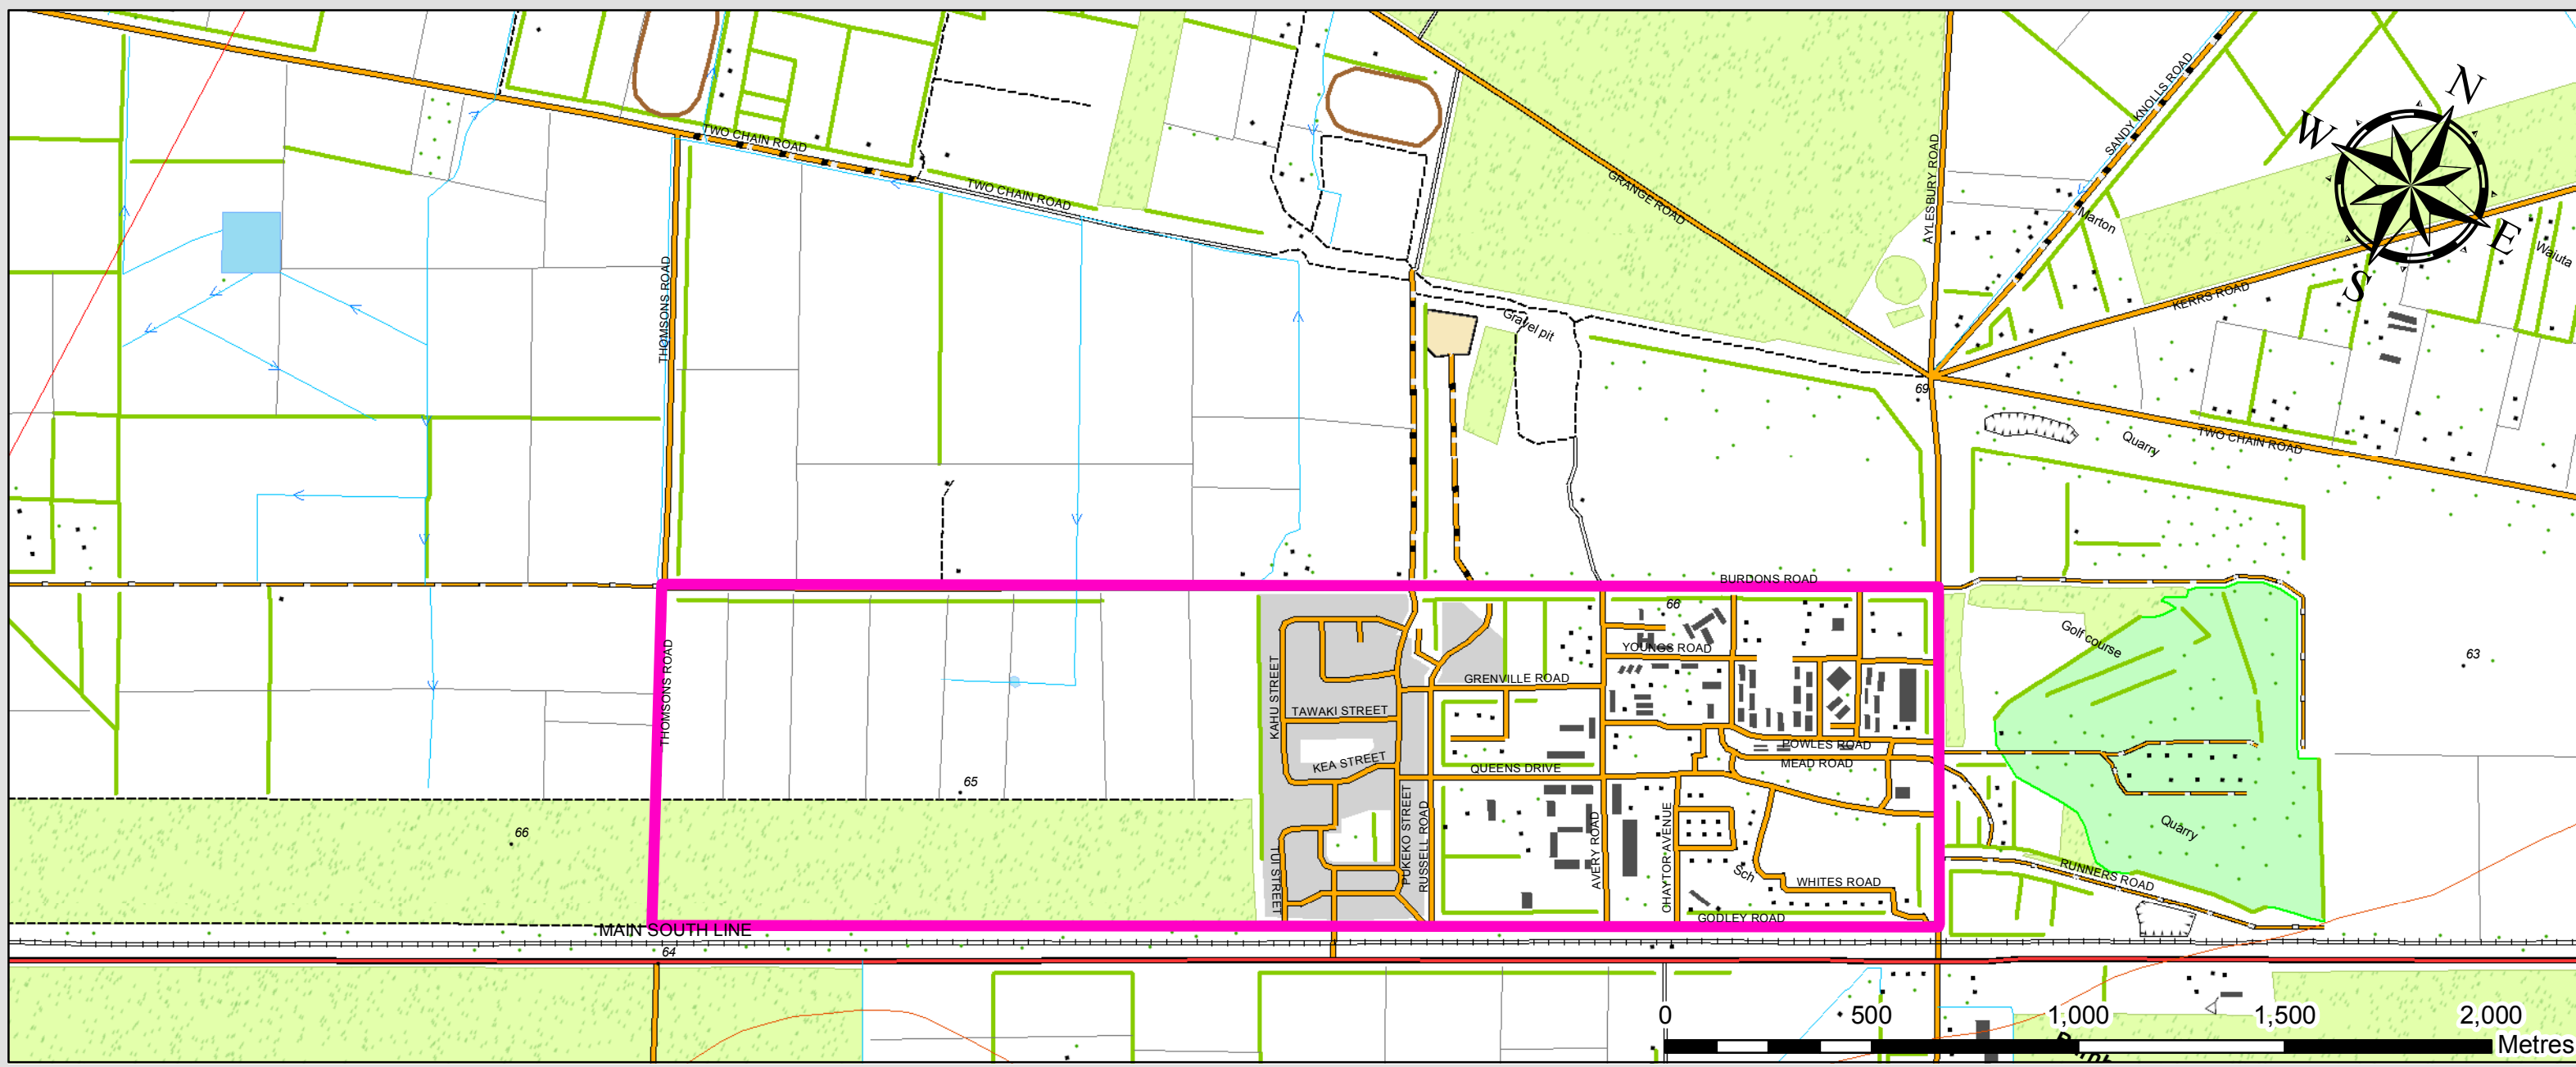

BURNHAM CAMP AREA - RUNNING ROUTES

THOMPSONS TRACK

Distance..... 7.8 km
 Start Point..... Burnham Main Gate
 Surface.....combination of sealed and gravel roads with dirt track

BURNHAM SCHOOL RD

Distance..... 10.6 km
 Start Point..... Burnham Main Gate
 Surface..... Sealed roads

NOTE:
 BE CAREFUL WHEN CROSSING
 STATE HIGHWAY ONE

TWO CHAIN - BURDONS

Distance..... 9.2 km
 Start Point..... Burnham Main Gate
 Surface.....Sealed roads and dirt tracks

BURNHAM CAMP - 189 Paddock

Distance..... 5.5 km
 Start Point..... Burnham Main Gate
 Surface.....Sealed roads and dirt tracks

PROJECTION.....NEW ZEALAND TRANSVERSE MERCATOR
 VERT DATUM.....MEAN SEA LEVEL
 HZ DATUM.....NEW ZEALAND GEODETIC DATUM 2000
 DATA VERSION.....CORAX 2008

PRODUCED FOR:.....3 LAND FORCE GROUP
 PRODUCED BY:.....2 ENGR REGT GEO TP
 DATE PRODUCED:.....04 JUN 2010

WARNING:
 This product is to be used only for the purpose it was intended.
 This map does not show all aerial wires, cableways and
 obstructions that could be hazardous to aircraft