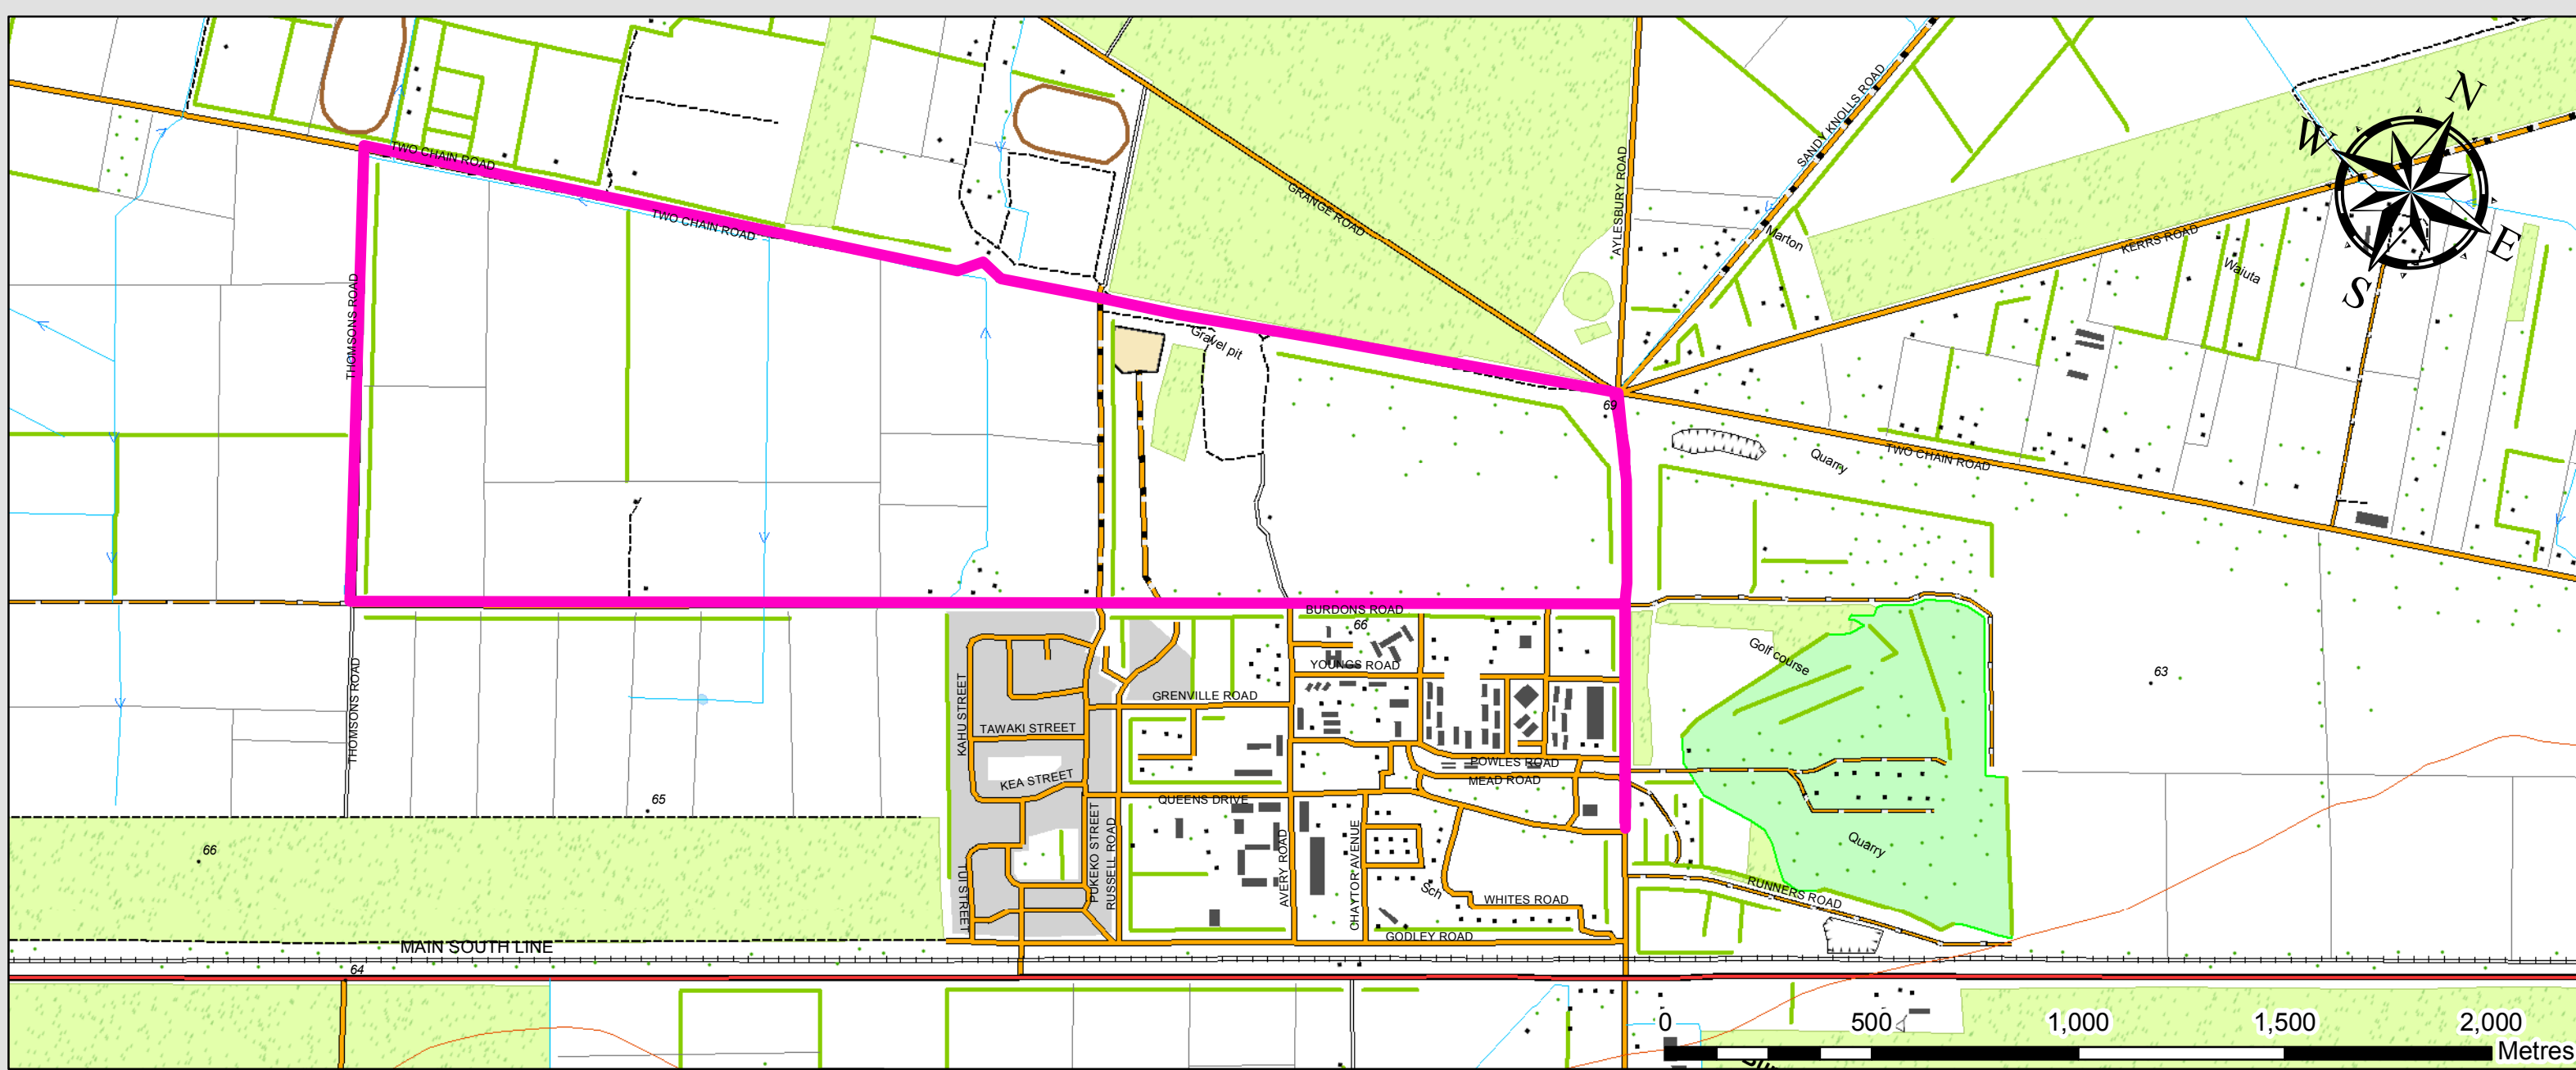

BURNHAM CAMP AREA - RUNNING ROUTES

THOMPSONS TRACK

Distance..... 7.8 km
 Start Point..... Burnham Main Gate
 Surface.....combination of sealed and gravel roads with dirt track

BURNHAM SCHOOL RD

Distance..... 10.6 km
 Start Point..... Burnham Main Gate
 Surface..... Sealed roads

NOTE:
 BE CAREFUL WHEN CROSSING
 STATE HIGHWAY ONE

TWO CHAIN - BURDONS

Distance..... 9.2 km
 Start Point..... Burnham Main Gate
 Surface.....Sealed roads and dirt tracks

BURNHAM CAMP - 189 Paddock

Distance..... 5.5 km
 Start Point..... Burnham Main Gate
 Surface.....Sealed roads and dirt tracks

PROJECTION.....NEW ZEALAND TRANSVERSE MERCATOR
 VERT DATUM.....MEAN SEA LEVEL
 HZ DATUM.....NEW ZEALAND GEODETIC DATUM 2000
 DATA VERSION.....CORAX 2008

PRODUCED FOR:.....3 LAND FORCE GROUP
 PRODUCED BY:.....2 ENGR REGT GEO TP
 DATE PRODUCED:.....04 JUN 2010

WARNING:
 This product is to be used only for the purpose it was intended.
 This map does not show all aerial wires, cableways and
 obstructions that could be hazardous to aircraft